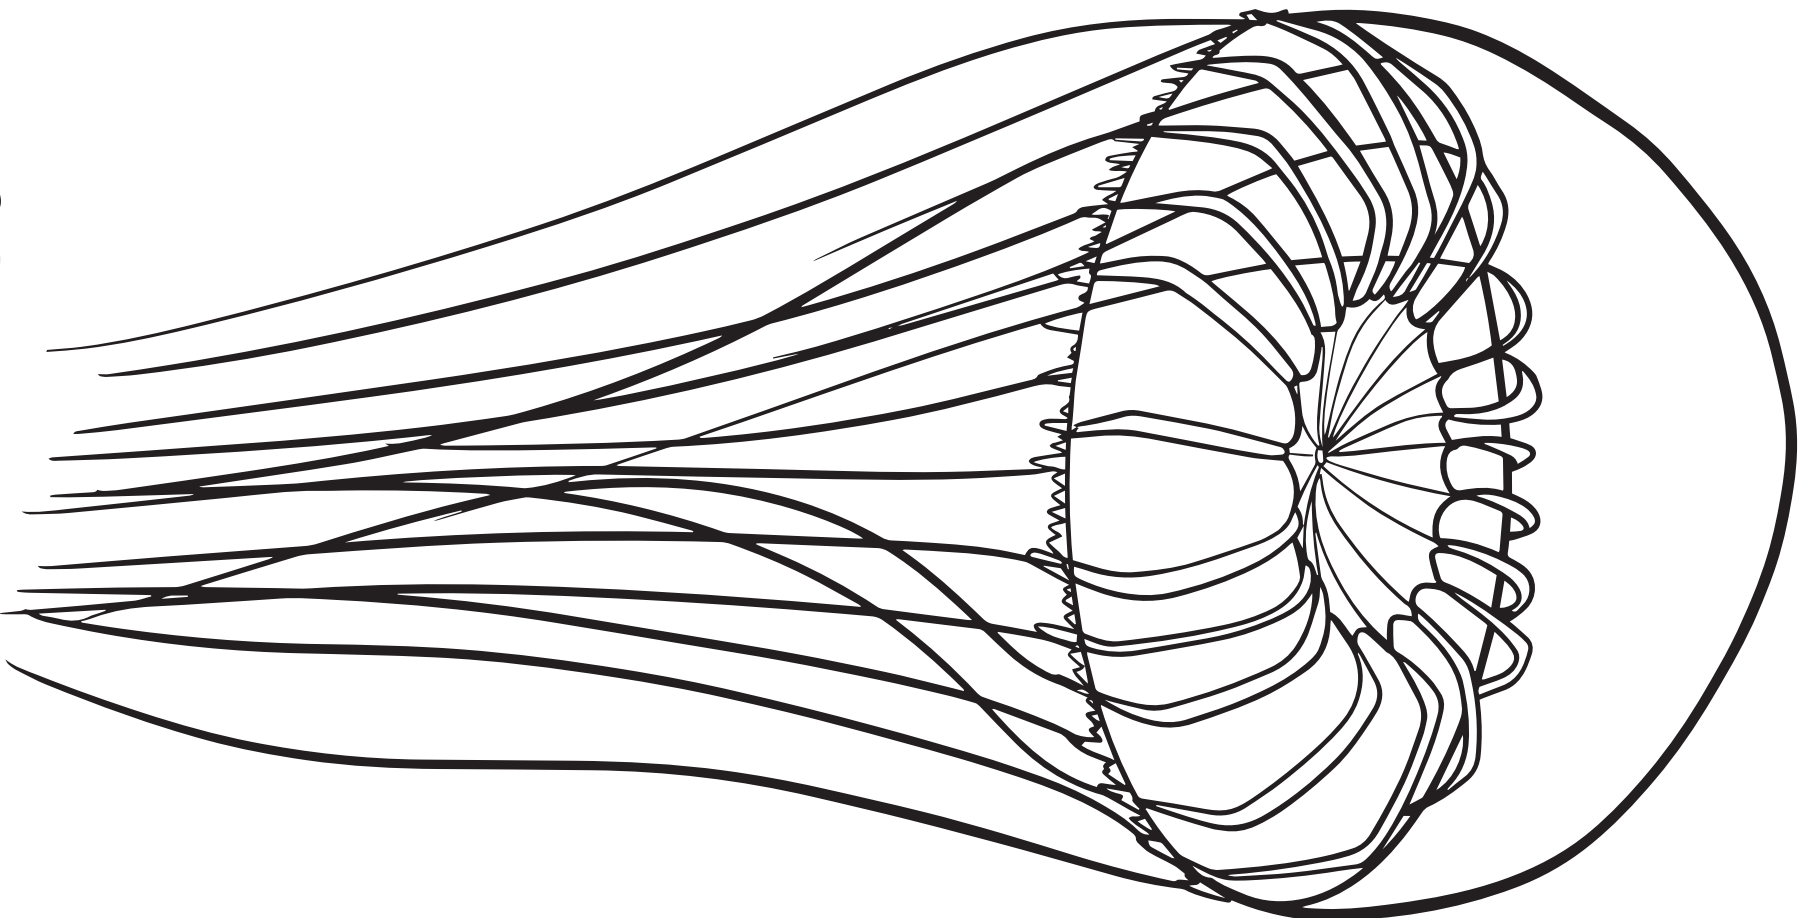

STARnet

Long-Nosed Bat

Length ranges from 2.75 to 3.75 inches (wingspan average of 14 in.)

SK Films

hhmi Tangled Bank Studios

oceanic FILMS

STARnet

Crystal Jellyfish