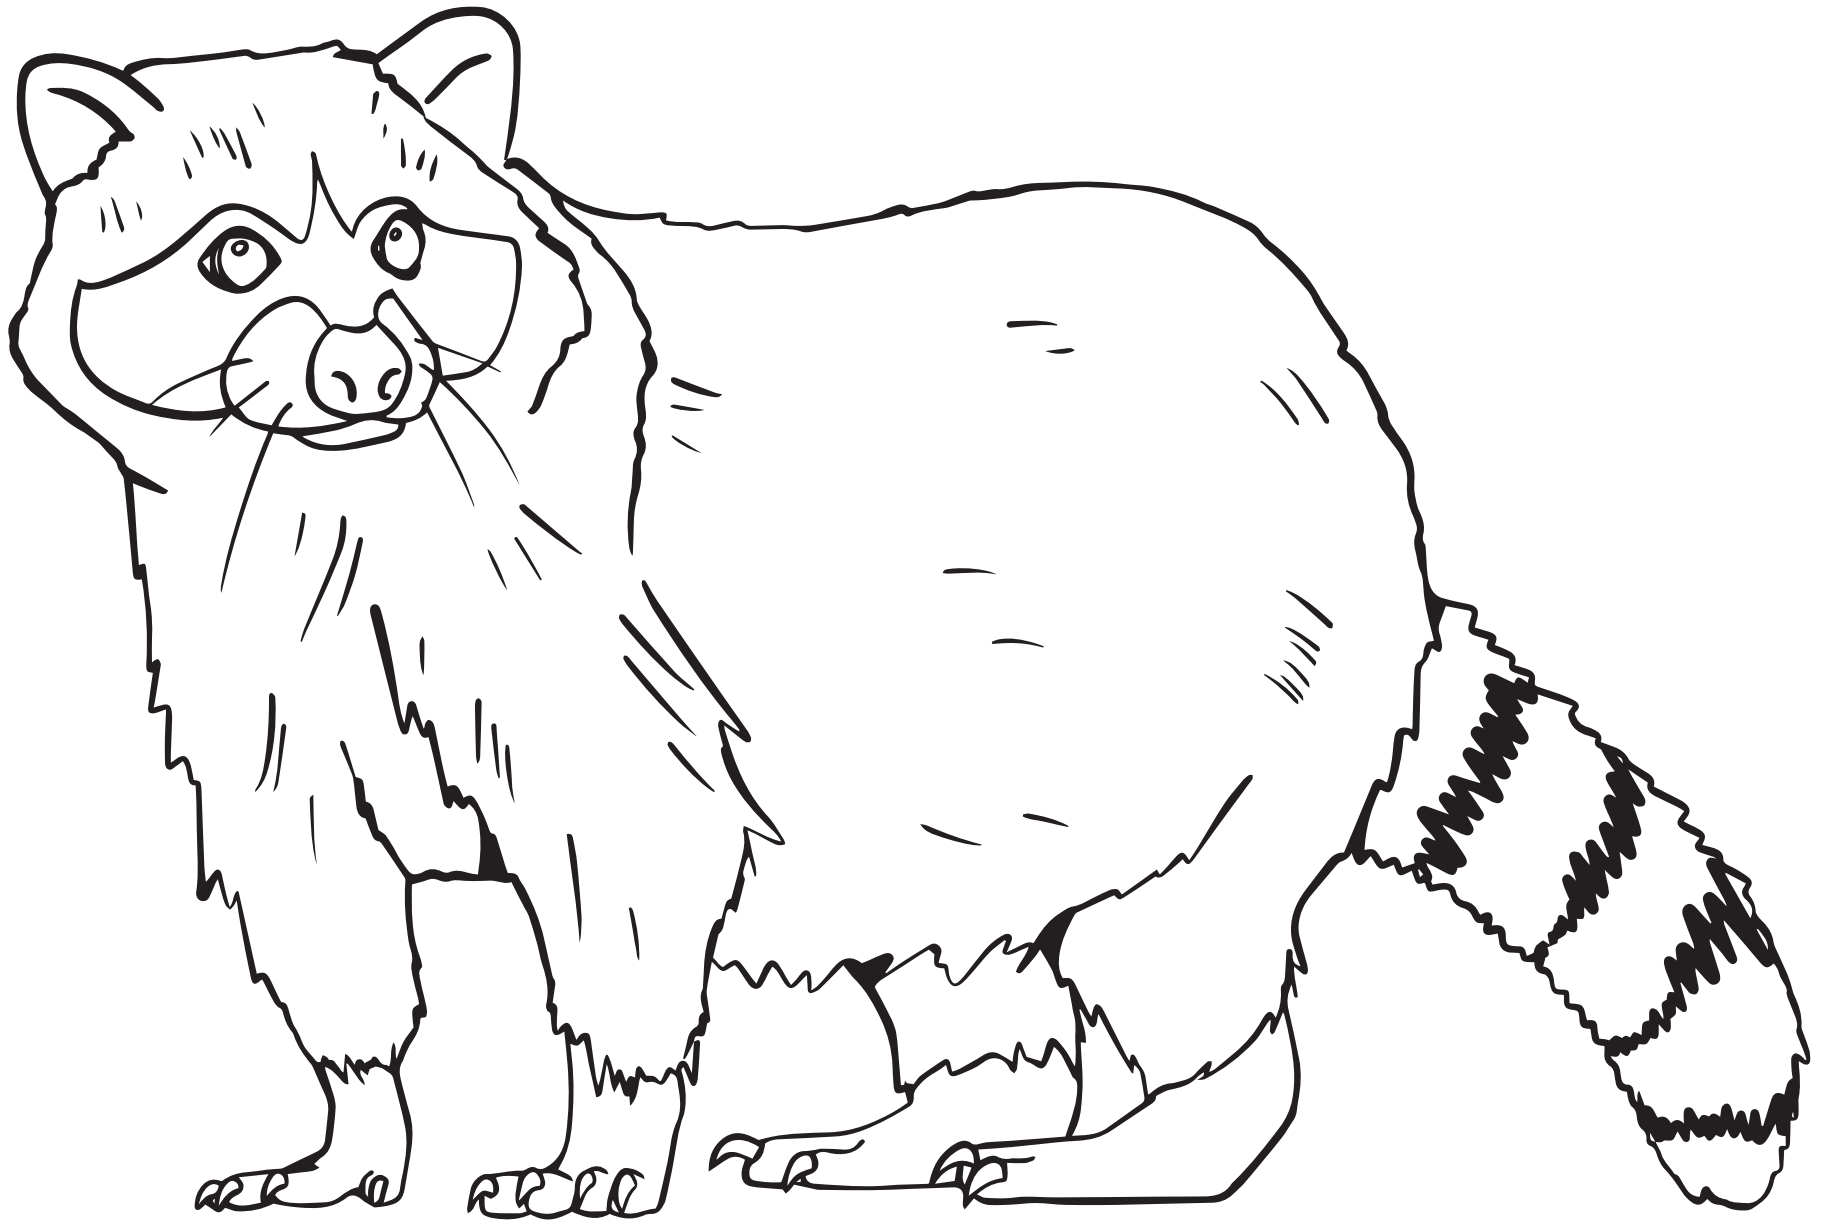

hhmi Tangled Bank Studios

oceanic FILMS

STARnet

Lake Sturgeon
Length ranges from 4 to 6 feet

SK Films

hhmi
**Tangled
Bank
Studios**

oceanic
FILMS

STARnet

Grizzly Bear

Height ranges from 3 to 5 feet up to the shoulder

SK Films hhmi **Tangled Bank Studios**

oceanic
FILMS

STARnet

River Otter

Length ranges from 3 to 4 feet including the tail

SK Films

hhmi Tangled Bank Studios

oceanic FILMS

STARnet

Raccoon

Length ranges from 1.3 to 2.3 feet not including tail

SK Films

hhmi
**Tangled
Bank
Studios**

oceanic
FILMS

STARnet

Long-Nosed Bat

Length ranges from 2.75 to 3.75 inches (wingspan average of 14 in.)

SK Films

hhmi Tangled Bank Studios

oceanic FILMS

STARnet

Crystal Jellyfish